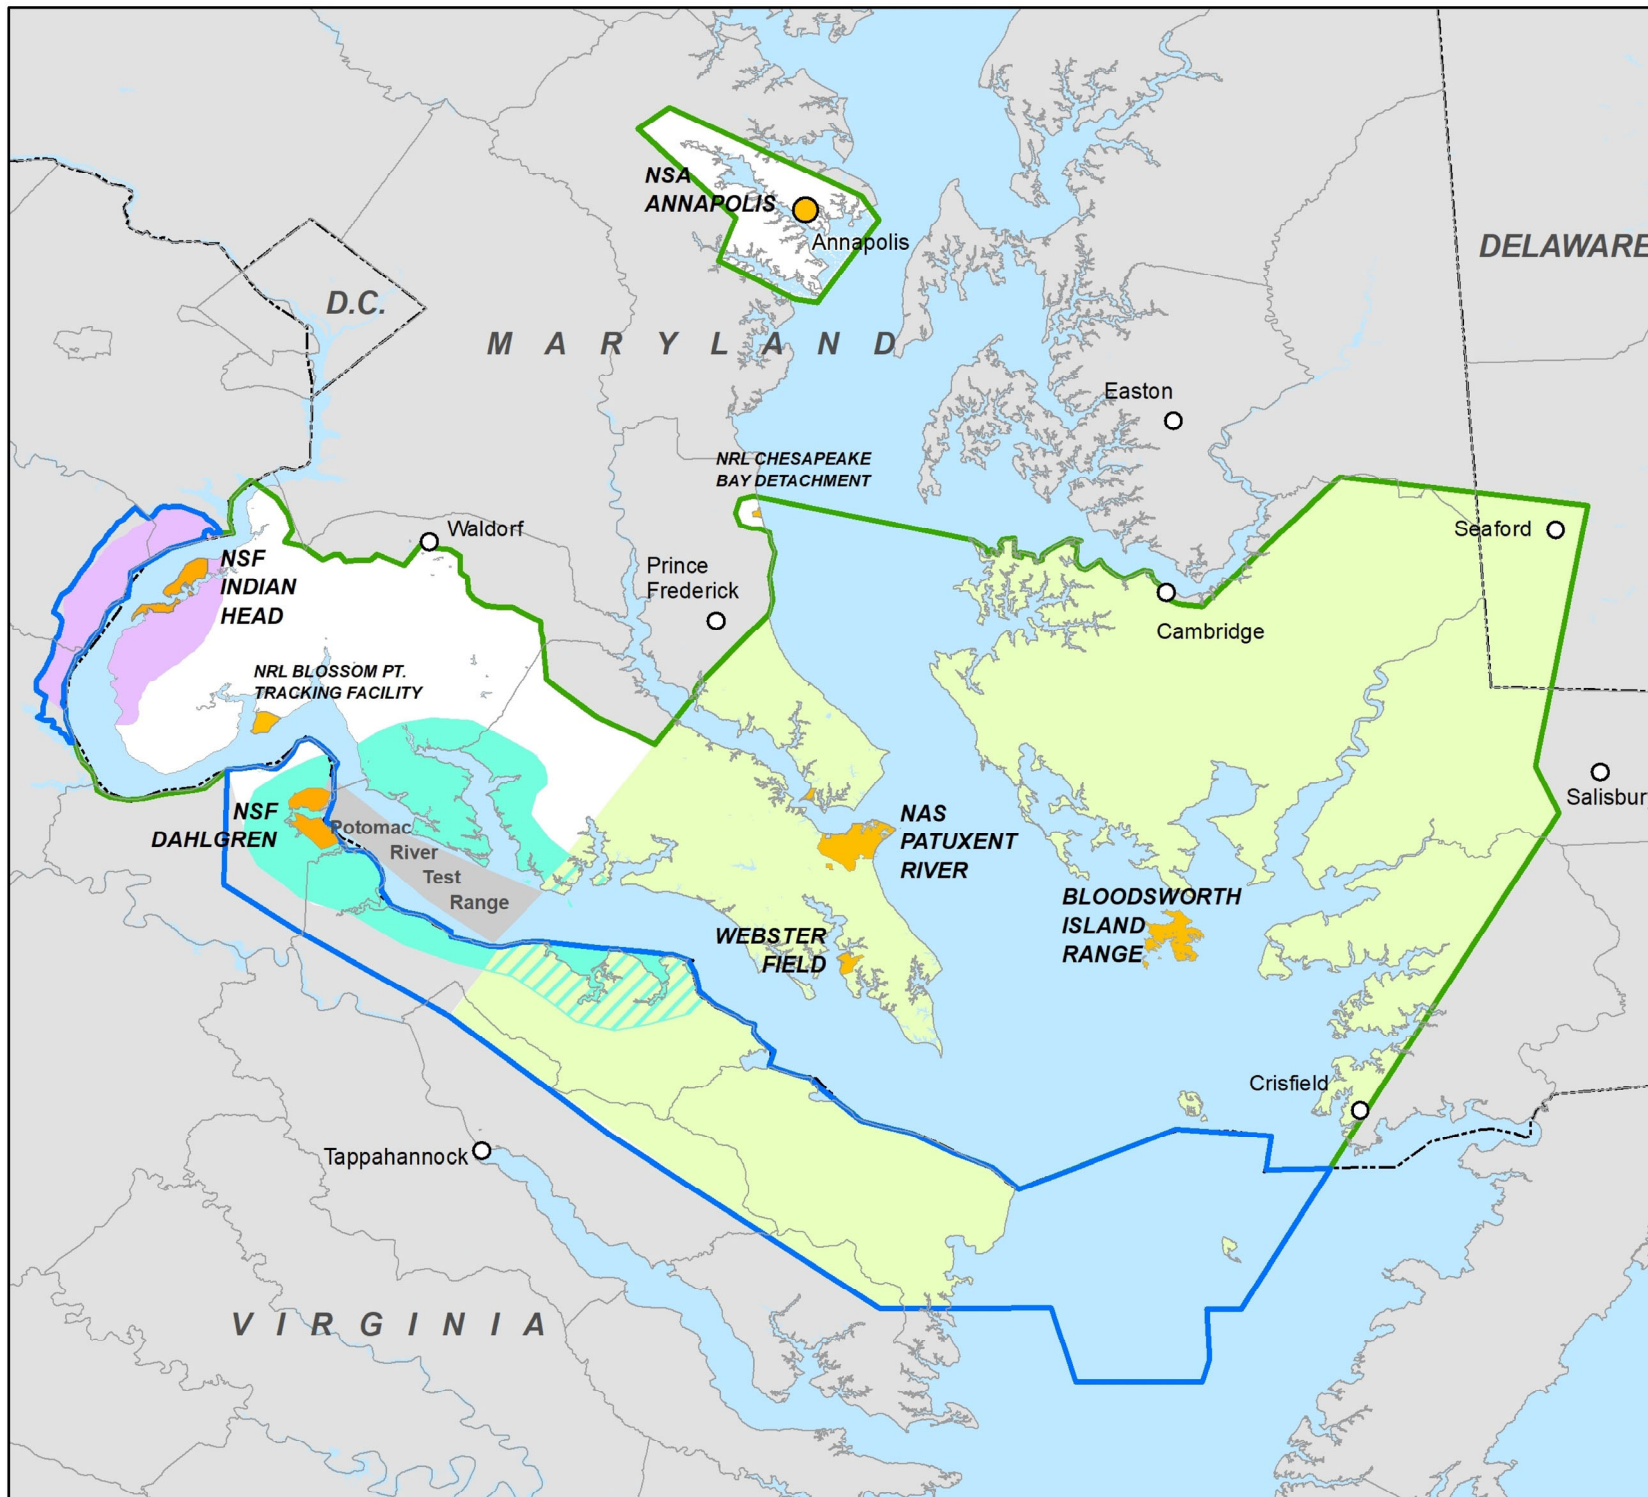

MD and VA REPI AGREEMENT AREAS

NAVAL DISTRICT WASHINGTON

AGREEMENT AREAS

- Maryland
- Virginia

MILITARY INFLUENCE AREAS

- NSF Indian Head
- NAS Patuxent River / Atlantic Test Range
- NSF Dahlgren
- Both NSF Dahlgren and NAS Patuxent River / Atlantic Test Range
- Military Installations

SOURCES:

Agreement Areas, Military Influence Area For NAS Patuxent River, and Surface Danger Zones for Bloodsworth Island Range and NAS Patuxent River: NAVAIR Ranges Sustainability Office, MD, and MD Dept. of Natural Resource 2020.

Military Influence Areas for Dahlgren and Indian Head, MD, Agreement Areas, and the Indian Head Surface Danger Zones: NAVFAC Washington DC 2020

Installation Boundaries, Towns, and Shoreline: US Census Bureau TIGER Data, Washington DC 2021.